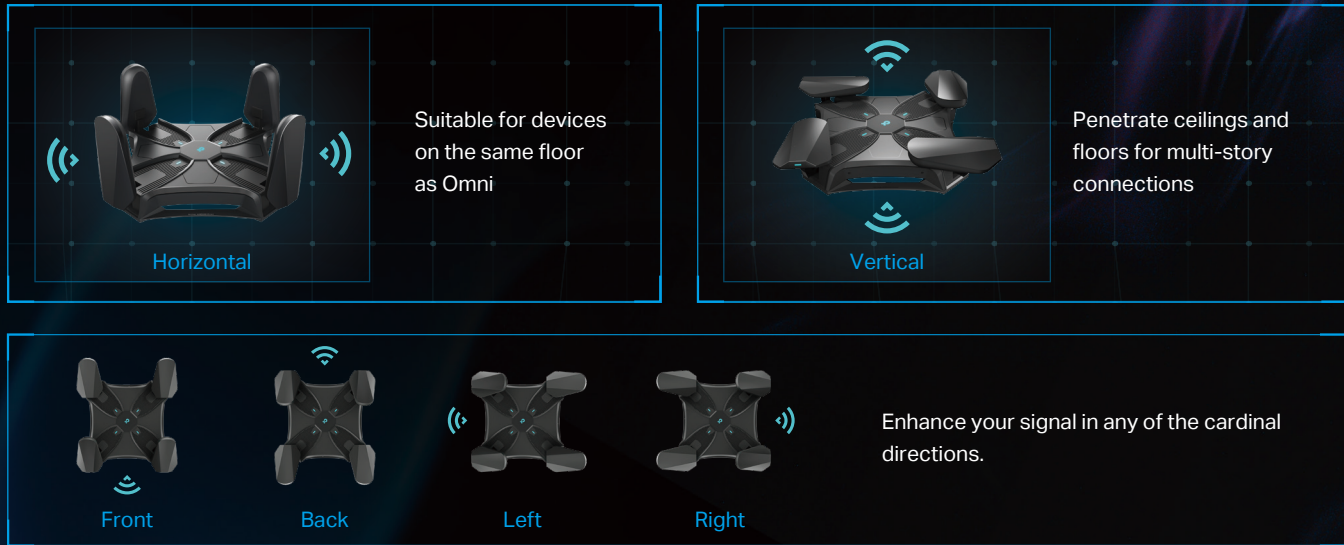

Archer AXE200 Omni – Wi-Fi 6E Router with Mechanically Rotating Antennas

Mechanically Rotating Antennas – Precision-Based Dead Zone Killer

Archer AXE200 Omni is armed with mechanically rotating antennas. These robotic antennas adapt to user direction or custom orientations on the app. Find the best coverage with two modes to enhance weak signals.

Mode 1: Directional Wi-Fi Boost

Cover all directions with Omni's six preset states. Select the direction you want to enhance your signal. The antennas will then auto-orient themselves.

Mode 2: One-Click Optimization

Click the in-app Enhance button, and Omni will instantly detect your device's direction. Its antennas will adaptively adjust orientation, enhancing signals to your location.